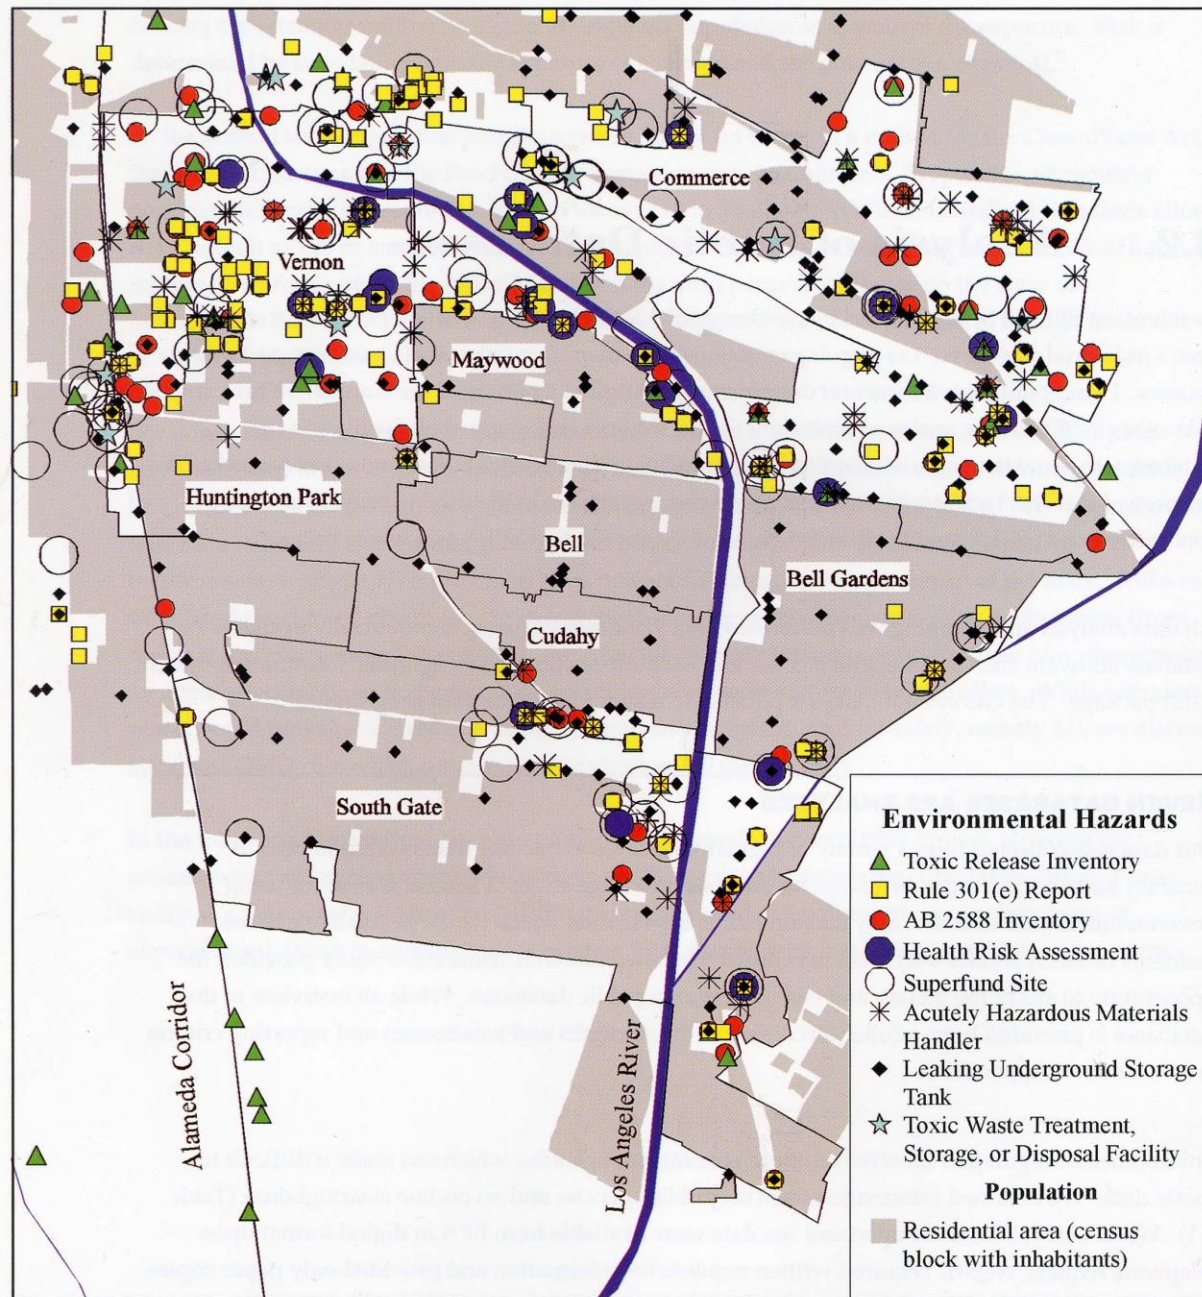

Environmental Racism?

Racismo Ambiental?

Figure 1.1: People of Color and Toxic Release Facilities in Los Angeles County

South East Los Angeles

Sur de Los Angeles

Sources: EPA, South Coast AQMD, L.A. County Fire Department, City of Vernon, U.S. Census

Figure 3.1: Environmental Hazards in Southeast Los Angeles

La Montana, Huntington Park, SELA

SUVA, Bell Gardens, SELA

**CBE WORKS...
FOR ENVIRONMENTAL HEALTH
AND JUSTICE**

COMMUNITIES FOR A BETTER ENVIRONMENT