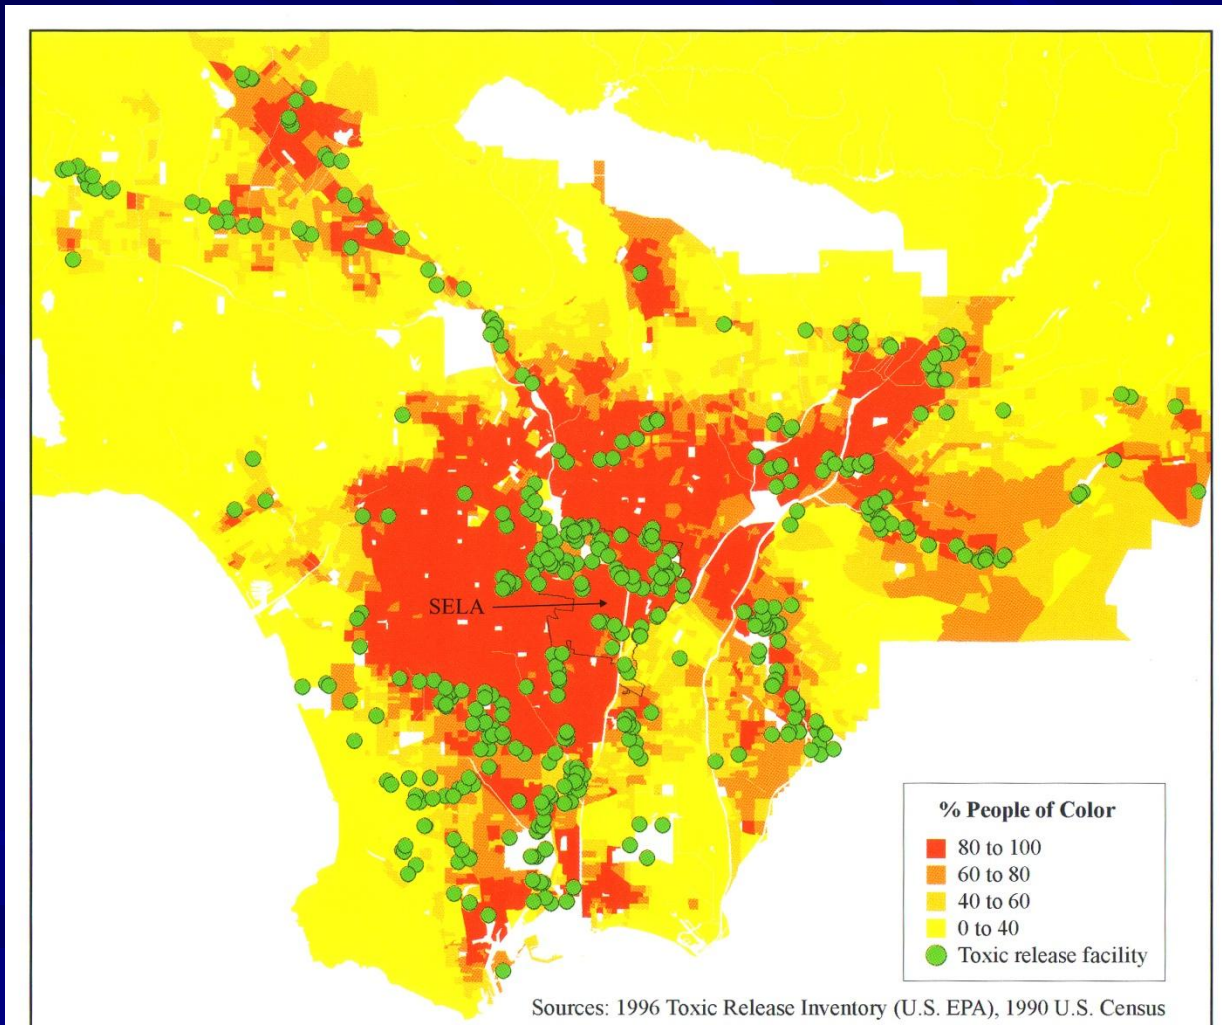

Environmental Racism?

Racismo Ambiental?

Figure 1.1: People of Color and Toxic Release Facilities in Los Angeles County

South East Los Angeles

Sur de Los Angeles

Sources: EPA, South Coast AQMD, L.A. County Fire Department, City of Vernon, U.S. Census

Figure 3.1: Environmental Hazards in Southeast Los Angeles

La Montana, Huntington Park, SELA

SUVA, Bell Gardens, SELA

**CBE WORKS...
FOR ENVIRONMENTAL HEALTH
AND JUSTICE**

COMMUNITIES FOR A BETTER ENVIRONMENT